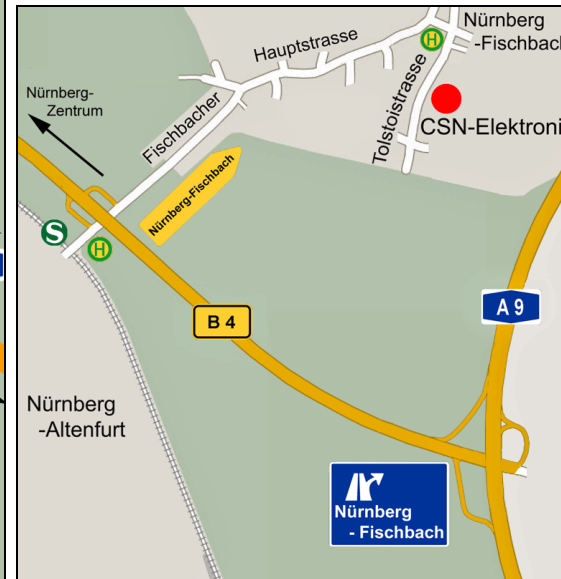

Map of Nuremberg-Fischbach

CSN-Elektronik GmbH
Tolstoistrasse 17
90475 Nürnberg
Telefon 0911 / 831784
Telefax 0911 / 831590
Email info@csn-elektronik.de